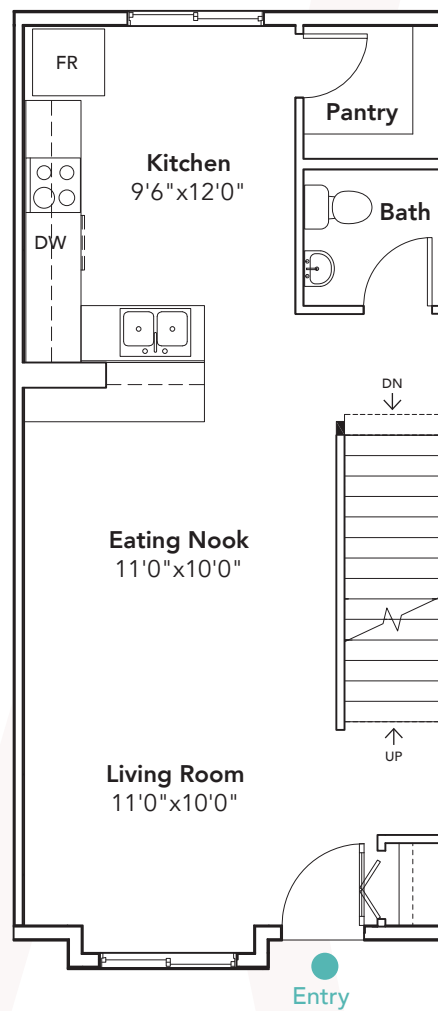

# the HAXBY 1290 SQ FT

2 BEDROOM + FLEX • 2.5 BATHROOMS • 16' WIDE

**BASEMENT 230 SQ FT**

**MAIN FLOOR 550 SQ FT**

**SECOND FLOOR 510 SQ FT**