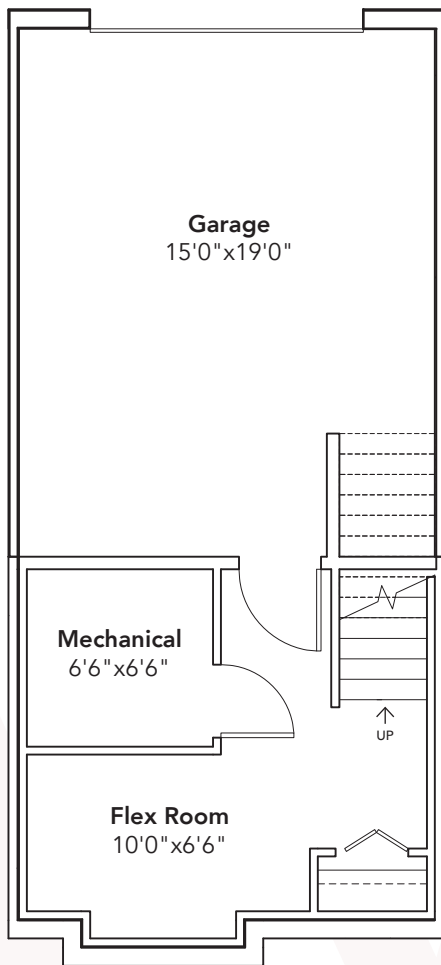

# the HAXBY 1290 SQ FT

2 BEDROOM + FLEX • 2.5 BATHROOMS • 16' WIDE

**BASEMENT 230 SQ FT**

**MAIN FLOOR 550 SQ FT**

**SECOND FLOOR 510 SQ FT**