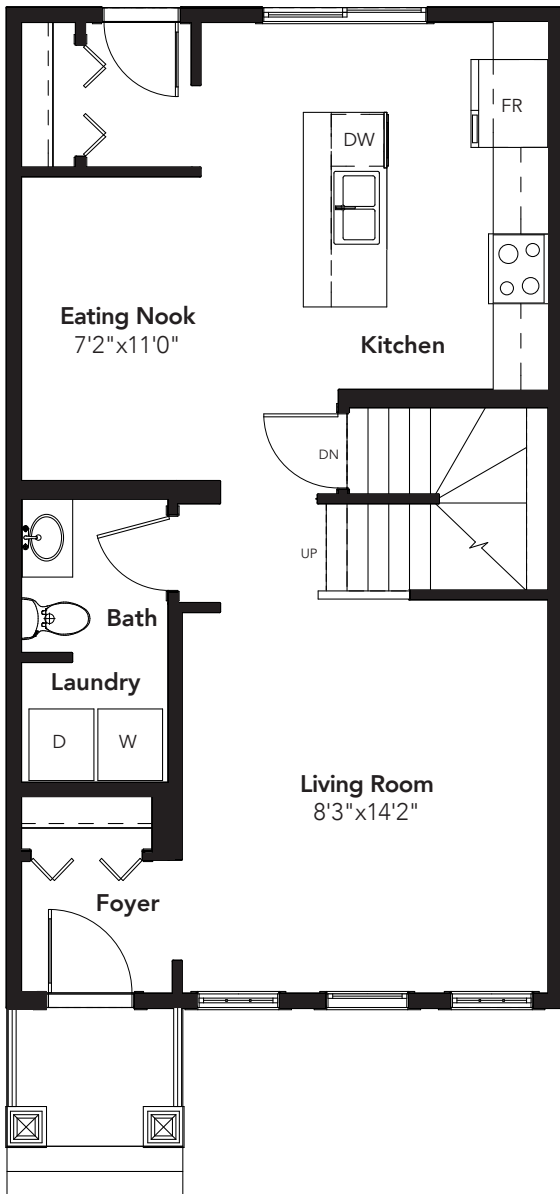

# VICTORIA

3 Beds • 2.5 Baths  
1449 - 1450 sq ft • 20' wide

Heritage B Style 1450 sq ft

Main Floor: 720 sq ft

Second Floor: 730 sq ft

Craftsman A Style  
1450 sq ft

Colonial B Style  
1449 sq ft

# VICTORIA

## Main Floor Option

## Second Floor Laundry Option

Main Floor: 720 sq ft

Main Floor: 720 sq ft

Second Floor: 729 sq ft