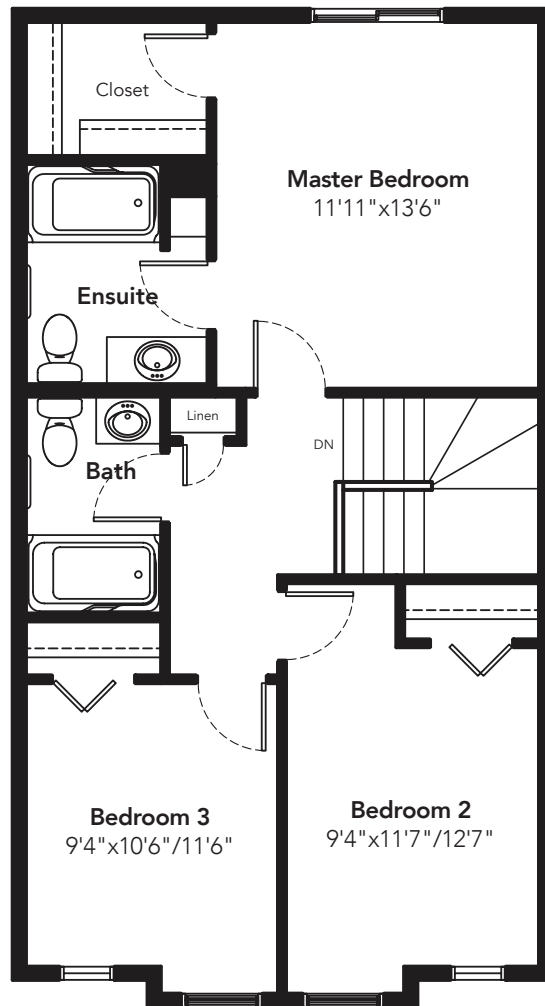

# VICTORIA

3 Beds • 2.5 Baths  
1449 - 1450 sq ft • 20' wide

Heritage B Style 1450 sq ft

Main Floor: 720 sq ft

Second Floor: 730 sq ft

Craftsman A Style  
1450 sq ft

Colonial B Style  
1449 sq ft

# VICTORIA

## Main Floor Option

## Second Floor Laundry Option

Main Floor: 720 sq ft

Main Floor: 720 sq ft

Second Floor: 729 sq ft