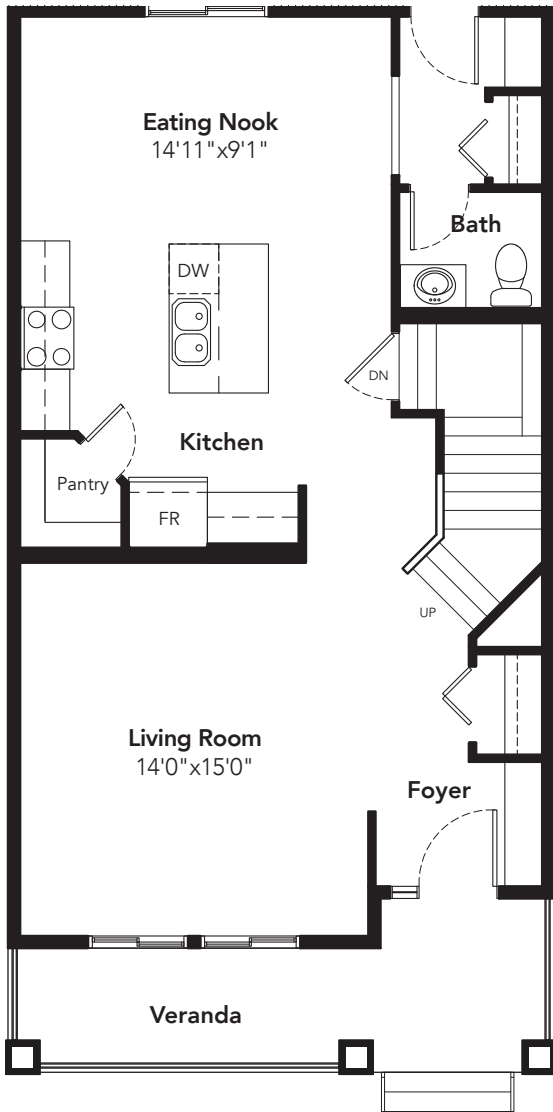

PRAGUE

3 Beds • 2.5 Baths
1636 - 1654 sq ft • 22' wide

Craftsman B Style 1636 sq ft

Main Floor: 822 sq ft

Second Floor: 814 sq ft

Craftsman A Style
1654 sq ft