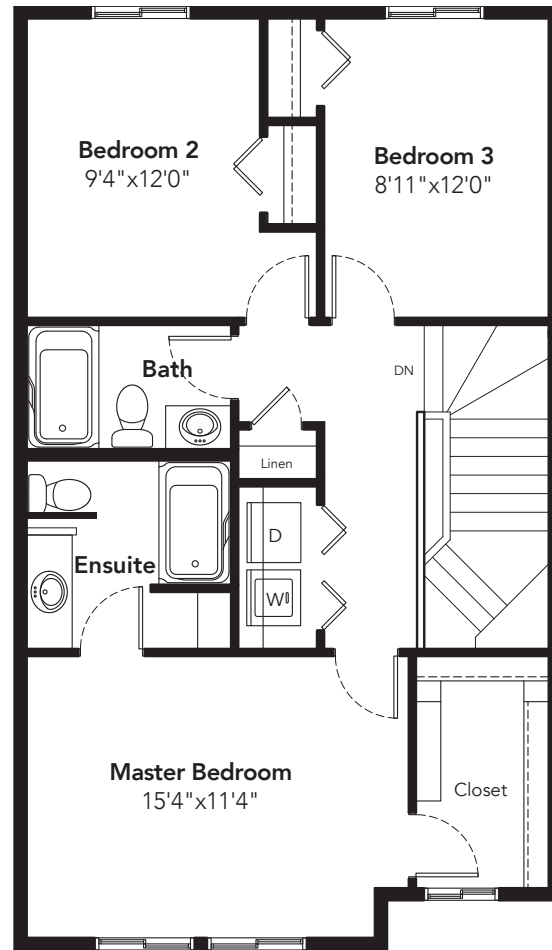

PRAGUE

3 Beds • 2.5 Baths
1636 - 1654 sq ft • 22' wide

Craftsman B Style 1636 sq ft

Main Floor: 822 sq ft

Second Floor: 814 sq ft

Craftsman A Style
1654 sq ft