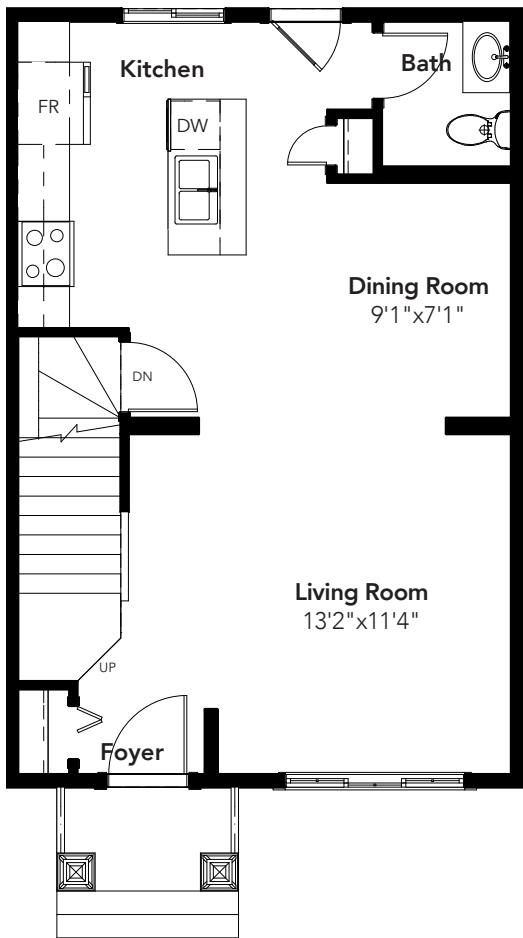

# BELIZE

3 Beds • 2.5 Baths  
1212 sq ft • 20' wide

Craftsman Style 1212 sq ft

Main Floor: 600 sq ft

Second Floor: 612 sq ft

Heritage B Style  
1209 sq ft