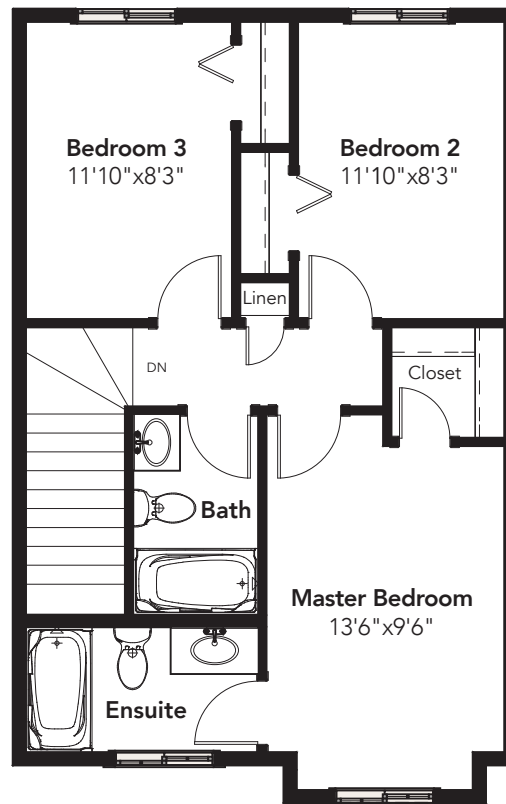

# BELIZE

3 Beds • 2.5 Baths  
1212 sq ft • 20' wide

Craftsman Style 1212 sq ft

Main Floor: 600 sq ft

Second Floor: 612 sq ft

Heritage B Style  
1209 sq ft