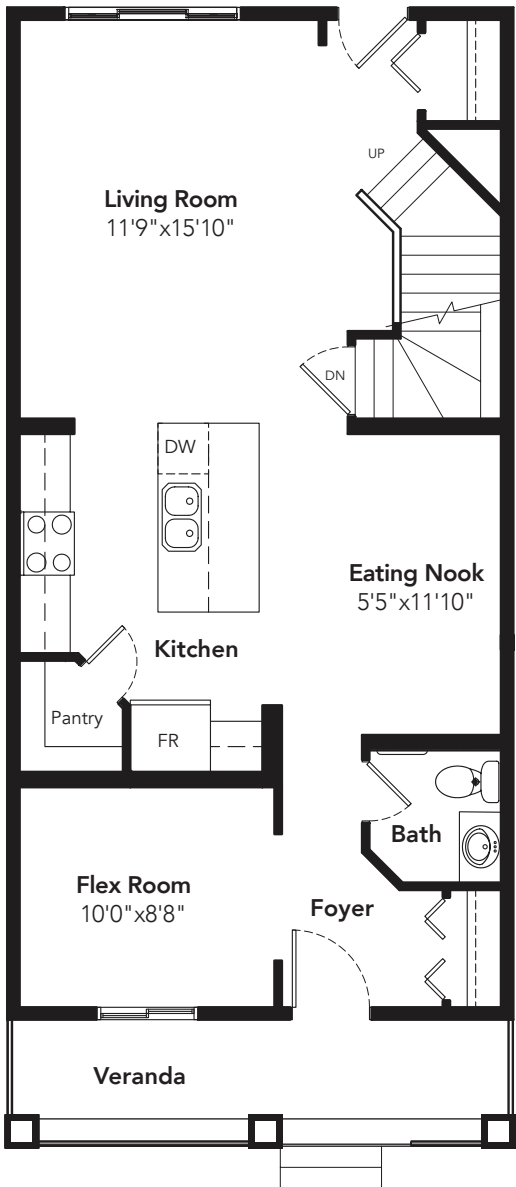

# ATHENS

2 - 3 Beds • 2.5 Baths  
1600 - 1611 sq ft • 20' wide

Praire B Style 1611 sq ft

Main Floor: 800 sq ft

Second Floor: 800 sq ft

Craftsman B Style  
1611 sq ft

Heritage A Style  
1600 sq ft

# ATHENS

Loft Option

Ensuite Option

Second Floor Laundry Option

Second Floor: 800 sq ft

Second Floor: 800 sq ft

Second Floor: 800 sq ft