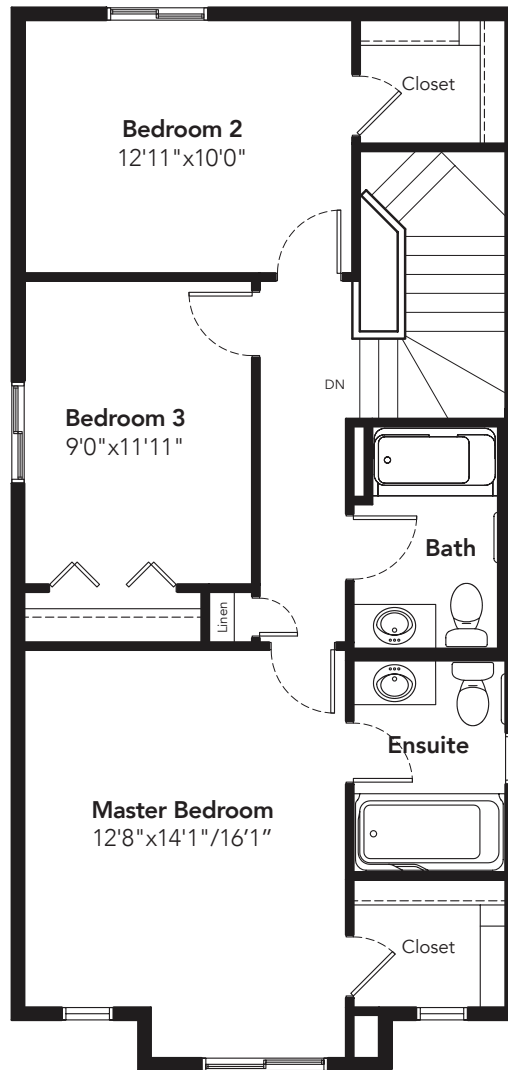

# ATHENS

2 - 3 Beds • 2.5 Baths  
1600 - 1611 sq ft • 20' wide

Praire B Style 1611 sq ft

Main Floor: 800 sq ft

Second Floor: 800 sq ft

Craftsman B Style  
1611 sq ft

Heritage A Style  
1600 sq ft

# ATHENS

Loft Option

Ensuite Option

Second Floor Laundry Option

Second Floor: 800 sq ft

Second Floor: 800 sq ft

Second Floor: 800 sq ft