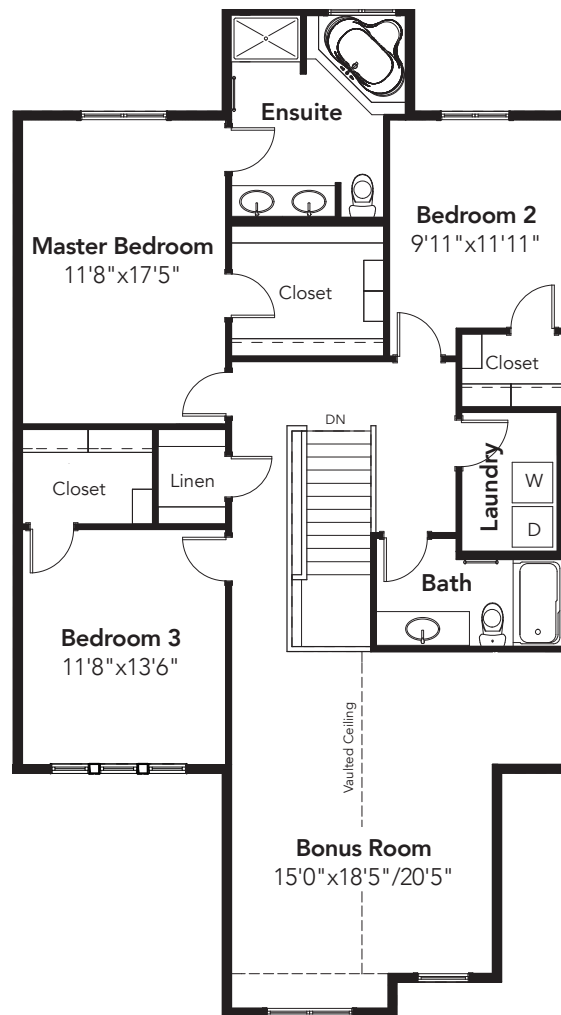

MUMBAI

3 Beds • 2.5 Baths
2592 - 2599 sq ft • 32' wide

Craftsman Style 2592 sq ft

Main Floor: 1106 sq ft

Second Floor: 1486 sq ft

Keswick Arts and
Crafts Style
2599 sq ft

MUMBAI

Second Floor Ensuite Option

Second Floor: 1486 sq ft