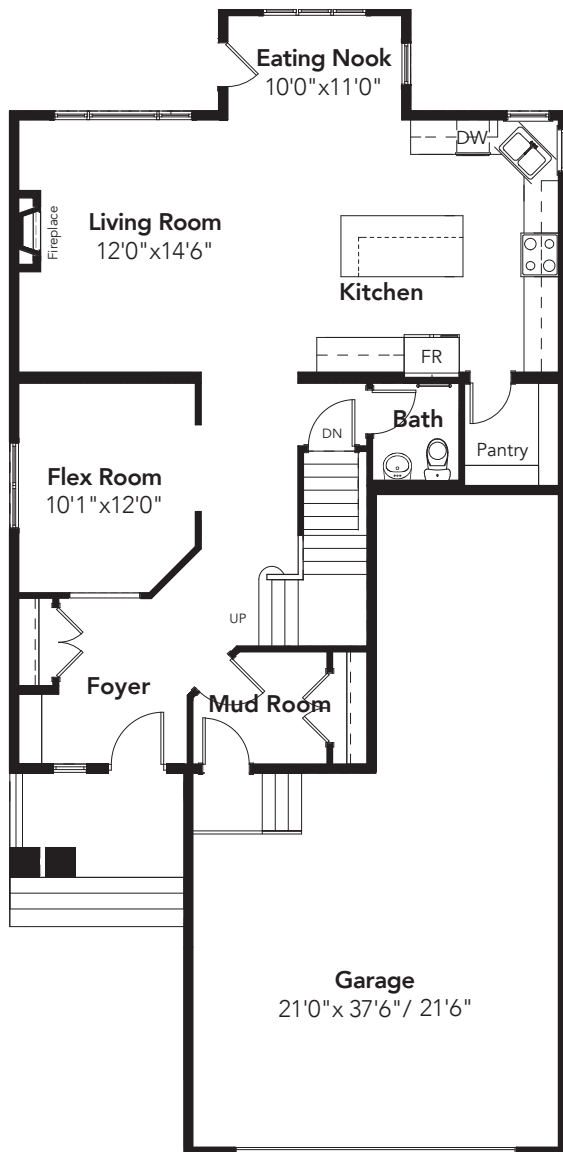

MUMBAI

3 Beds • 2.5 Baths
2592 - 2599 sq ft • 32' wide

Craftsman Style 2592 sq ft

Main Floor: 1106 sq ft

Second Floor: 1486 sq ft

Keswick Arts and
Crafts Style
2599 sq ft

MUMBAI

Second Floor Ensuite Option

Second Floor: 1486 sq ft