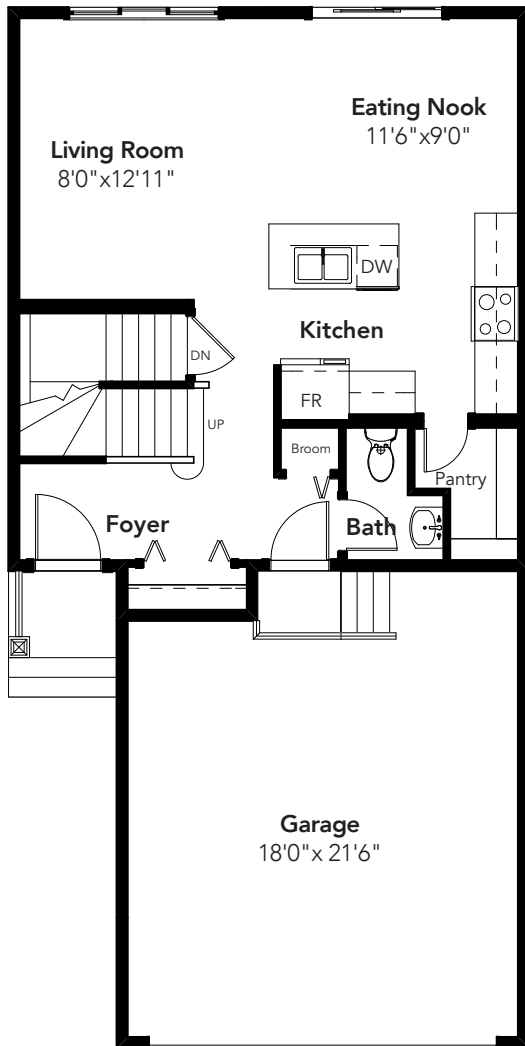

BANGKOK

3 Beds • 2.5 Baths
1582 sq ft • 24' wide

Craftsman Style 1582 sq ft

Main Floor: 639 sq ft

Second Floor: 943 sq ft

Colonial A Style
1582 sq ft

BANGKOK

Ensuite Option

Second Floor: 943 sq ft