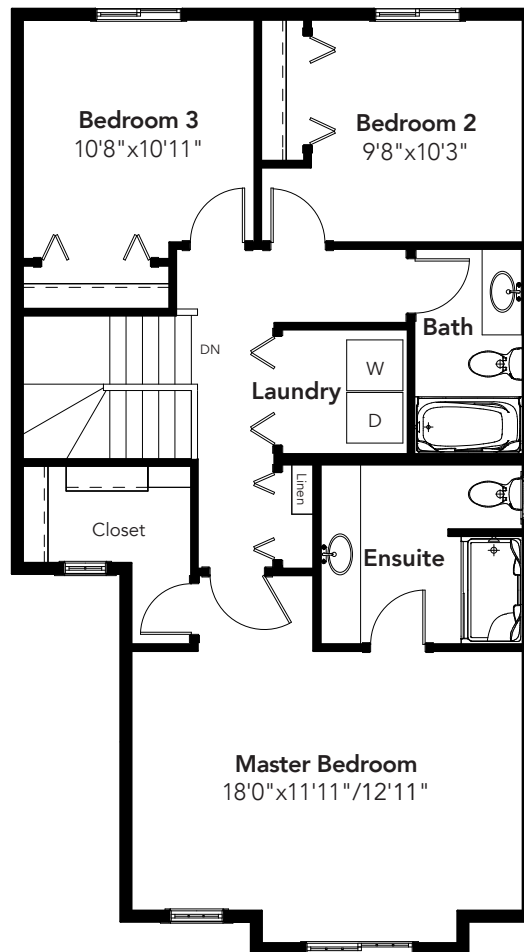

BANGKOK

3 Beds • 2.5 Baths
1582 sq ft • 24' wide

Craftsman Style 1582 sq ft

Main Floor: 639 sq ft

Second Floor: 943 sq ft

Colonial A Style
1582 sq ft

BANGKOK

Ensuite Option

Second Floor: 943 sq ft