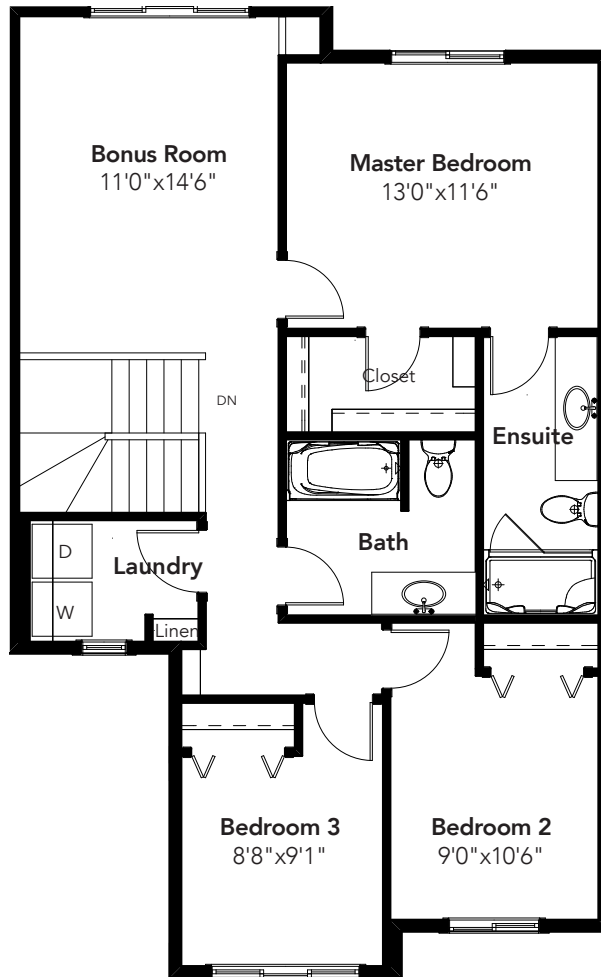

# AUSTIN

3 Beds • 2.5 Baths  
1656 sq ft • 26' wide

Craftsman Style 1656 sq ft

Main Floor: 704 sq ft

Second Floor: 952 sq ft

Colonial A Style  
1656 sq ft

## Ensuite Option

Main Floor: 952 sq ft