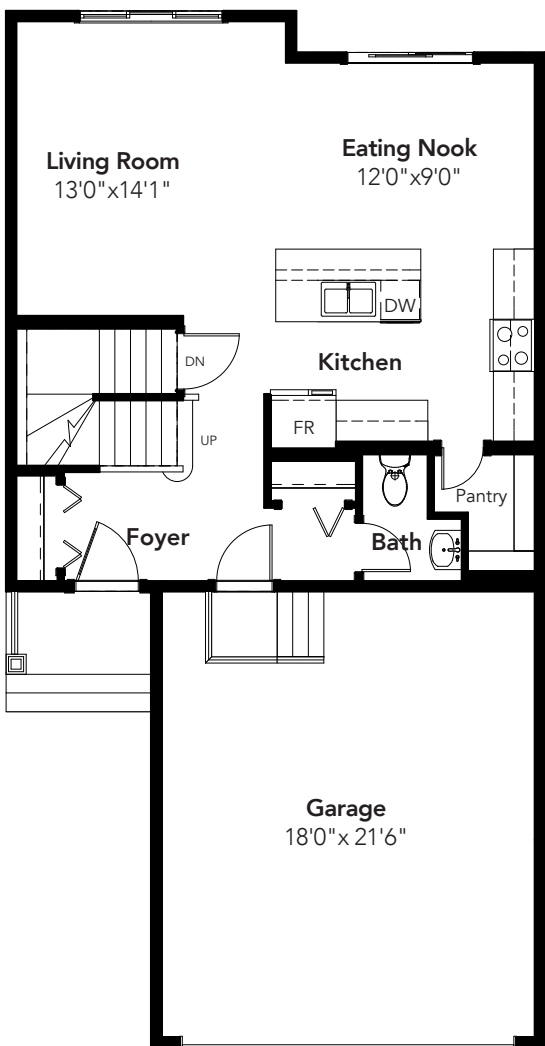

# AUSTIN

3 Beds • 2.5 Baths  
1656 sq ft • 26' wide

Craftsman Style 1656 sq ft

Main Floor: 704 sq ft

Second Floor: 952 sq ft

Colonial A Style  
1656 sq ft

## Ensuite Option

Main Floor: 952 sq ft