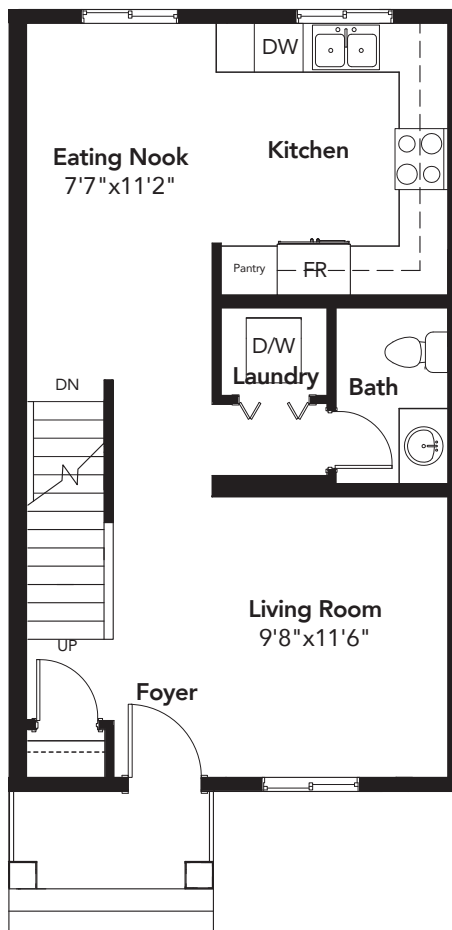

MANCHESTER III

3 BEDS | 2.5 BATHS | 1350 SQ FT

MIDDLE UNIT

BASEMENT 170 SQ FT

MAIN FLOOR 580 SQ FT

SECOND FLOOR 600 SQ FT

MANCHESTER III

3 BEDS | 2.5 BATHS | 1362 SQ FT

END UNIT

BASEMENT 170 SQ FT

MAIN FLOOR 586 SQ FT

SECOND FLOOR 606 SQ FT