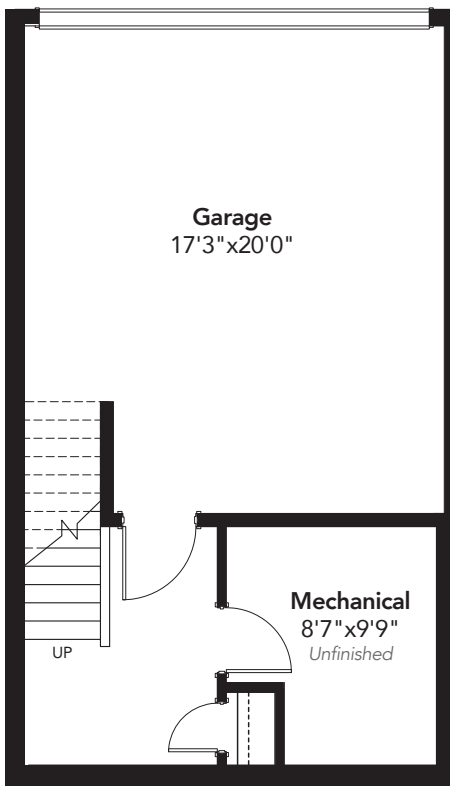

MANCHESTER III

3 BEDS | 2.5 BATHS | 1350 SQ FT

MIDDLE UNIT

BASEMENT 170 SQ FT

MAIN FLOOR 580 SQ FT

SECOND FLOOR 600 SQ FT

MANCHESTER III

3 BEDS | 2.5 BATHS | 1362 SQ FT

END UNIT

BASEMENT 170 SQ FT

MAIN FLOOR 586 SQ FT

SECOND FLOOR 606 SQ FT