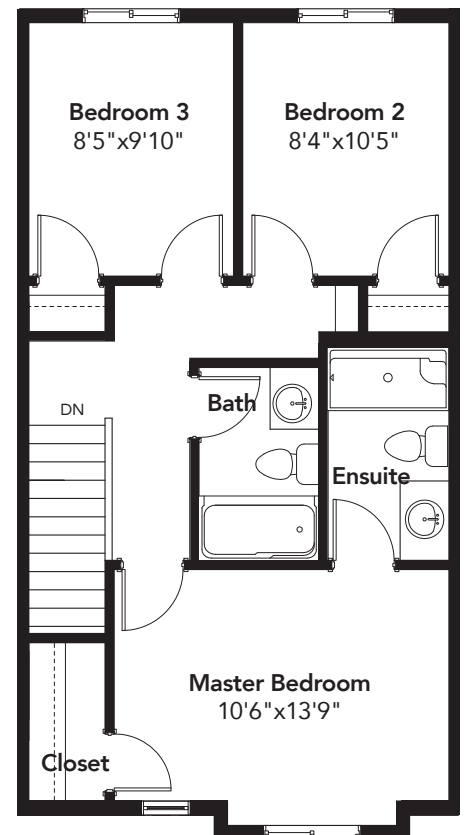

MANCHESTER III

3 BEDS | 2.5 BATHS | 1350 SQ FT

MIDDLE UNIT

BASEMENT 170 SQ FT

MAIN FLOOR 580 SQ FT

SECOND FLOOR 600 SQ FT

MANCHESTER III

3 BEDS | 2.5 BATHS | 1362 SQ FT

END UNIT

BASEMENT 170 SQ FT

MAIN FLOOR 586 SQ FT

SECOND FLOOR 606 SQ FT